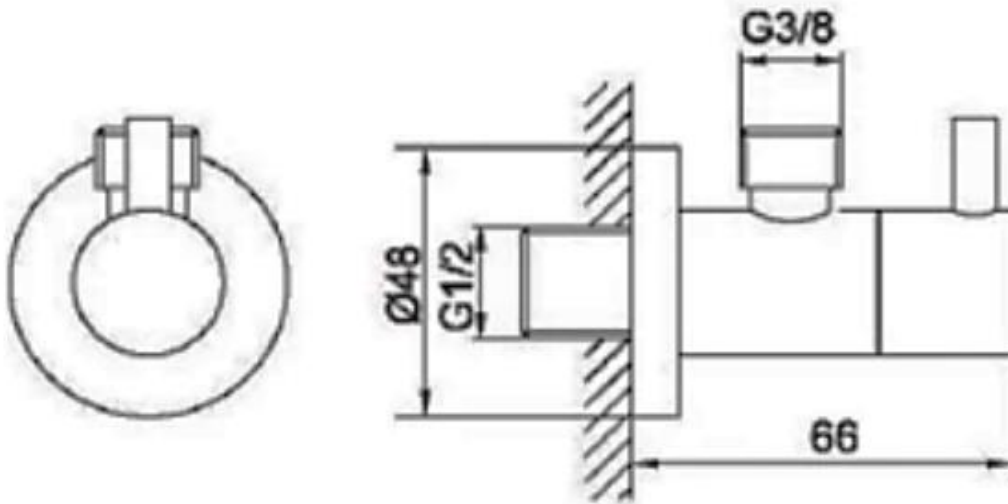

Brand : CAE, China
Name : Angle Valve
Item Code : 91.2917PBR
Color / Finish: Matte Black
Dimensions : 1/2" x 3/8"

- Product info:
- Angle valve
 - With wall flange

Flushing of pipe must be done before fittings are installed. Failure to do so voids the warranty.
Follow cleaning instructions and avoid using any harmful chemicals.
All information is for reference only. Installation shall always be based on the specs provided with actual delivered items.
For more info, visit www.sanitecph.com